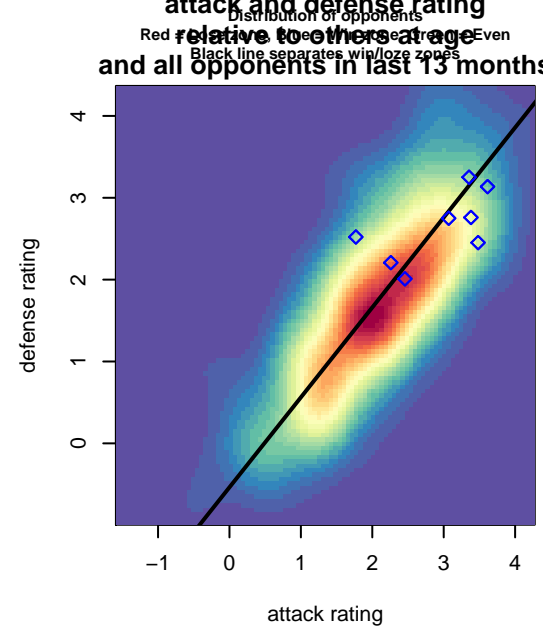

# Vancouver Island Wave 2000B

, BC  
 B00 total strength=1673  
 attack=28.89 defense=14.74  
 fall league = BCSPL 2000 U15  
 spr league = Spr BCSPL 2000 U16

alt names used:  
 Vancouver Island Wave  
 Vancouver Island Wave

Venues played:  
 2015 Spr BCSPL 2000 U16  
 2015 SX Cup U16  
 2015 BCSPL 2000 U15

**Vancouver Island Wave 2000B**  
 Dots are actual minus expected GF (blue circles) and GA (red triangles).  
 Blue line is smoothed change in attack strength. Red is smoothed change in defense strength.

**attack and defense variance (black dot)  
relative to other teams  
and top 10 in region**

**attack and defense rating  
relative to others at age  
and all opponents in last 13 months**

**attack and defense rating  
relative to others at age  
and all opponents in last 13 months**

**Performance relative to 13 month average**

**Performance relative to 13 month average**

average number of goals per game relative to expected

average number of goals per game relative to expected

lot. A=Neither has attack advantage, B=Opponent has both attack and defense advantage, C=Opponent has both attack and defense disadvantage, D=Both have