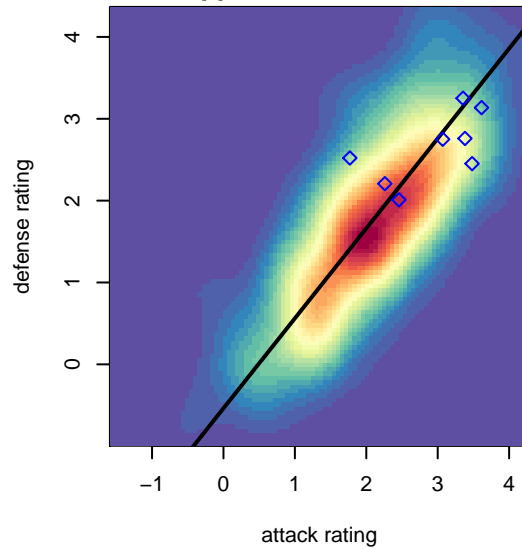

# Vancouver Island Wave 2000B

, BC  
 B00 total strength=1673  
 attack=28.89 defense=14.74  
 fall league = BCSPL 2000 U15  
 spr league = Spr BCSPL 2000 U16

alt names used:  
 Vancouver Island Wave  
 Vancouver Island Wave

Venues played:  
 2015 Spr BCSPL 2000 U16  
 2015 SX Cup U16  
 2015 BCSPL 2000 U15

**Vancouver Island Wave 2000B**  
 Dots are actual minus expected GF (blue circles) and GA (red triangles).  
 Blue line is smoothed change in attack strength. Red is smoothed change in defense strength.

**attack and defense variance (black dot)  
relative to other teams  
and top 10 in region**

**attack and defense rating  
relative to others at age  
and all opponents in last 13 months**

**attack and defense rating  
relative to others at age  
and all opponents in last 13 months**

**Performance relative to 13 month average**

**Performance relative to 13 month average**

average number of goals per game relative to expected

average number of goals per game relative to expected

lot. A=Neither has attack advantage, B=Opponent has both attack and defense advantage, C=Opponent has both attack and defense disadvantage, D=Both have