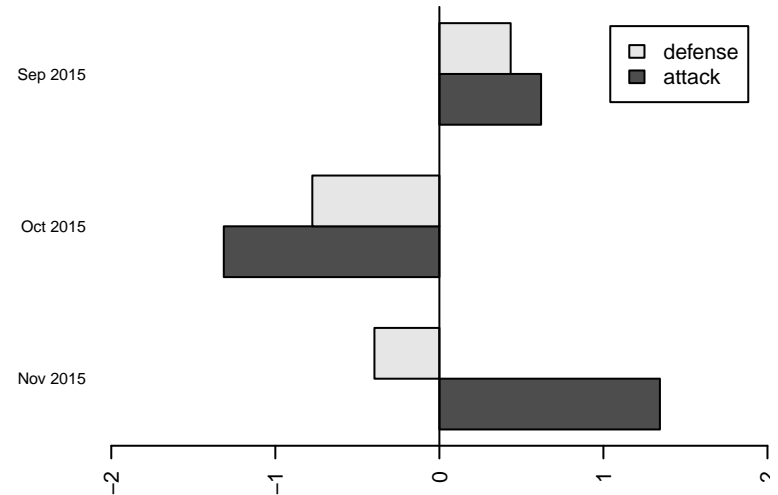

# Vancouver Island Wave 2000B

, BC  
 B00 total strength=1673  
 attack=28.89 defense=14.74  
 fall league = BCSPL 2000 U15  
 spr league = Spr BCSPL 2000 U16

alt names used:  
 Vancouver Island Wave  
 Vancouver Island Wave

Venues played:  
 2015 Spr BCSPL 2000 U16  
 2015 SX Cup U16  
 2015 BCSPL 2000 U15

**Vancouver Island Wave 2000B**  
 Dots are actual minus expected GF (blue circles) and GA (red triangles).  
 Blue line is smoothed change in attack strength. Red is smoothed change in defense strength.

**attack and defense variance (black dot)  
relative to other teams  
and top 10 in region**

**attack and defense rating  
relative to others at age  
and all opponents in last 13 months**

**attack and defense rating  
relative to others at age  
and all opponents in last 13 months**

**Performance relative to 13 month average**

**Performance relative to 13 month average**

average number of goals per game relative to expected

average number of goals per game relative to expected

lot. A=Neither has attack advantage, B=Opponent has both attack and defense advantage, C=Opponent has both attack and defense disadvantage, D=Both have