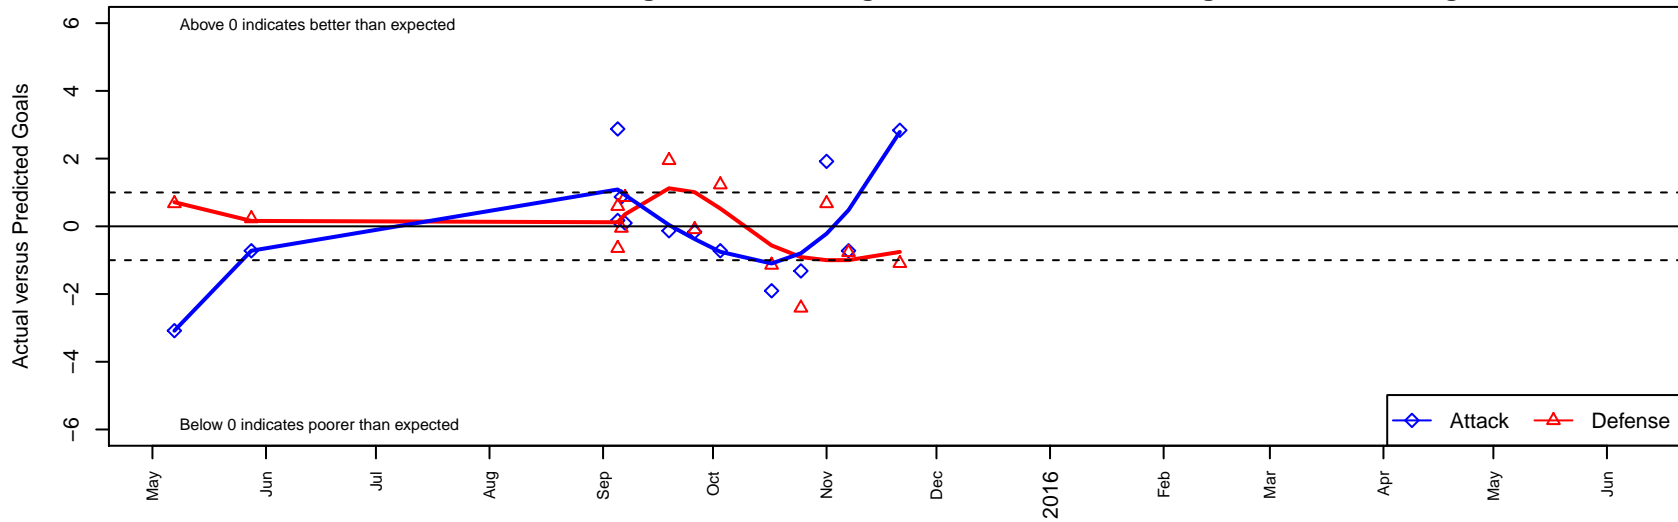

# Vancouver Island Wave 2000B

, BC  
 B00 total strength=1673  
 attack=28.89 defense=14.74  
 fall league = BCSPL 2000 U15  
 spr league = Spr BCSPL 2000 U16

alt names used:  
 Vancouver Island Wave  
 Vancouver Island Wave

Venues played:  
 2015 Spr BCSPL 2000 U16  
 2015 SX Cup U16  
 2015 BCSPL 2000 U15

**Vancouver Island Wave 2000B**  
 Dots are actual minus expected GF (blue circles) and GA (red triangles).  
 Blue line is smoothed change in attack strength. Red is smoothed change in defense strength.

**attack and defense variance (black dot)  
relative to other teams  
and top 10 in region**

**attack and defense rating  
relative to others at age  
and all opponents in last 13 months**

**attack and defense rating  
relative to others at age  
and all opponents in last 13 months**

**Performance relative to 13 month average**

**Performance relative to 13 month average**

average number of goals per game relative to expected

average number of goals per game relative to expected

lot. A=Neither has attack advantage, B=Opponent has both attack and defense advantage, C=Opponent has both attack and defense disadvantage, D=Both have